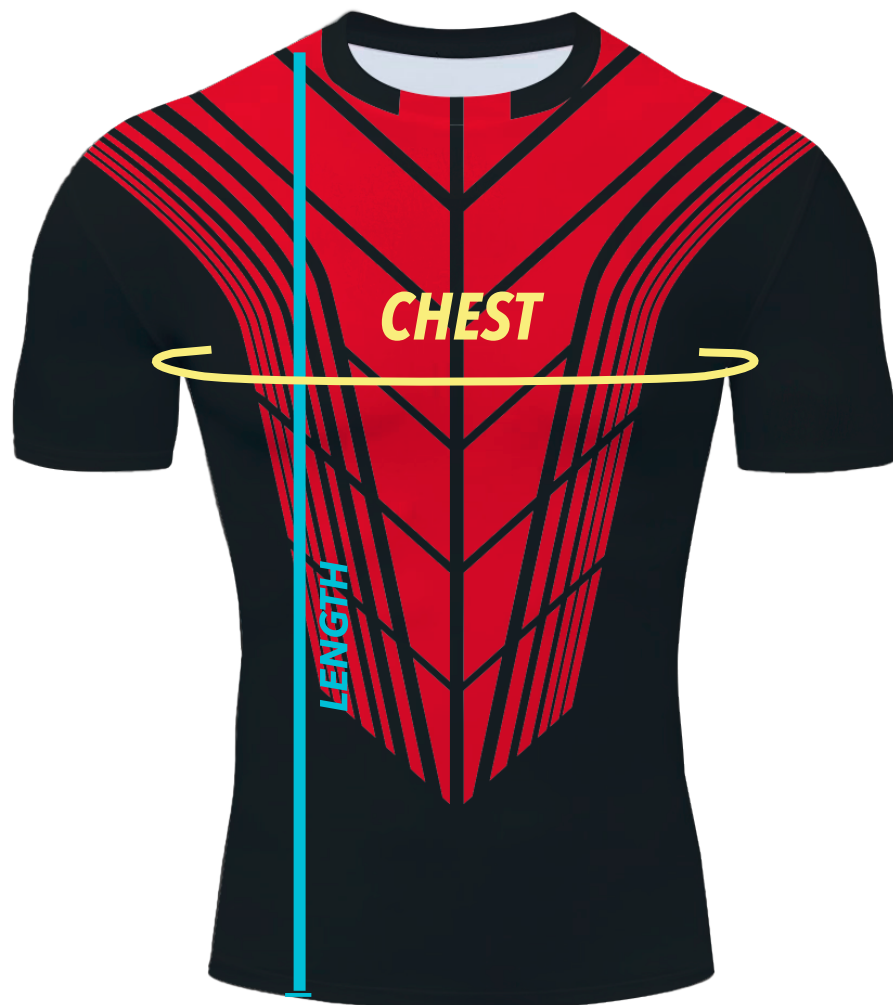

Classic Fit - Designed For Easy Unrestricted Movement

MEN	SIZE	S	M	L	XL	2XL	3XL	4XL
	LENGTH	29.5 - 30.5	30.5 - 31.5	31.5 - 32.5	32.5 - 33.5	33.5 - 34.5	34.5 - 35.5	35.5 - 36.5
	CHEST	35 - 37.5	37.5 - 41	41 - 44	44 - 48.5	48.5 - 53.5	53.5 - 58	58 - 63

WOMEN	SIZE	WXS	WS	WM	WL	WXL	W2XL	W3XL
	U.S. SIZE	0/2	4/6	8/10	12/14	16/18	20	22
	LENGTH	25.5 - 26.5	26.5 - 27.25	27.25 - 28	28 - 28.75	28.75 - 29.5	29.5 - 30.5	30.5 - 31.5
	BUST	29.5 - 32.5	32.5 - 35.5	35.5 - 38	38 - 41	41 - 44.5	44.5 - 48.5	52.8 - 56.5

YOUTH	SIZE	YXS	YS	YM	YL	YXL
	U.S. SIZE	6/7	7/8	10/12	14/16	18/20
	AGE (YRS.)	6 - 7	8 - 9	10 - 11	12 - 13	14+
	HEIGHT	47 - 51	51 - 55	55 - 59	59 - 63	63 - 67
	LENGTH	20.25 - 21.5	21.75 - 23	23.5 - 25	24.6 - 27	25 - 29
	CHEST	27 - 30	30 - 33	33.5 - 36	35 - 39.5	36.5 - 42.5

All sizes are in inches*

How To Measure

BUST: Measure around the fullest part of your bust, keeping the measuring tape horizontal.

If you cannot decide between two sizes, please choose the **smaller size for a tighter fit** or the **larger size for a looser fit**.